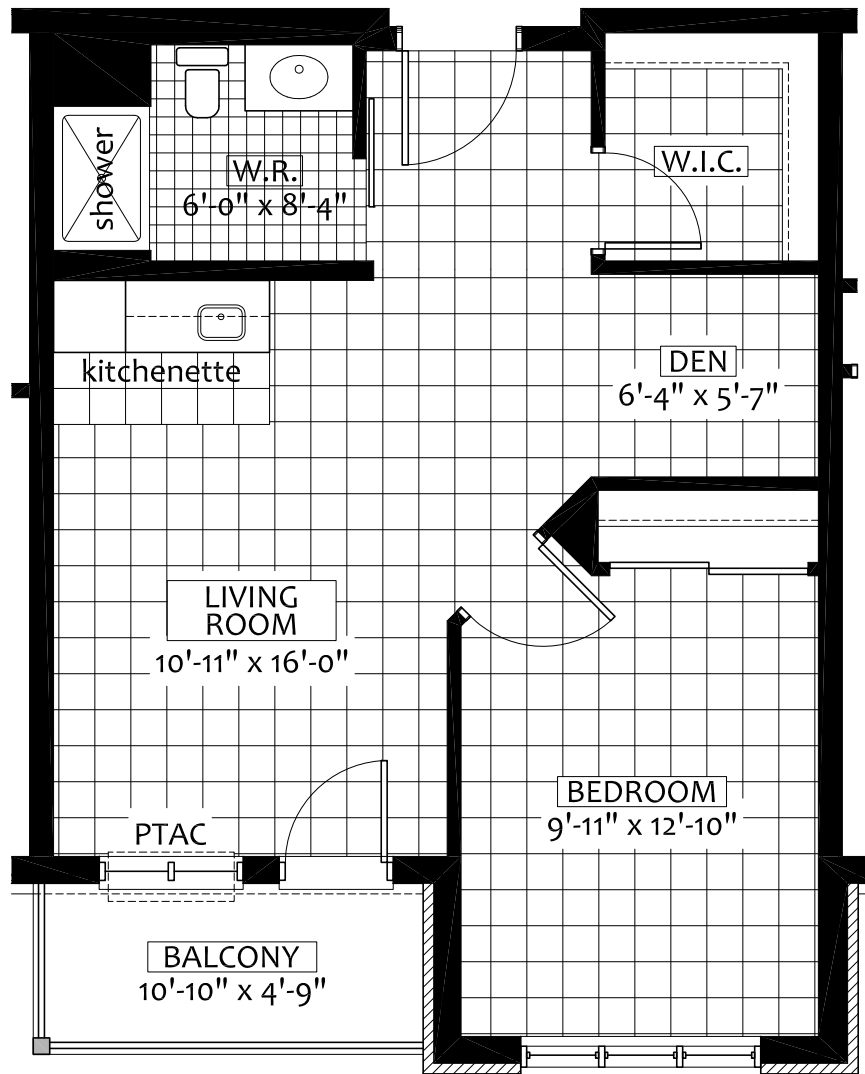

Suite - 127, 227, 327, 427

1 BEDROOM + DEN

637 TOTAL SQFT

suite 585 sqft, patio 52 sqft

Note: reference to 'patio' denotes
Ground Floor suites, while reference to
'balcony' denotes Upper Floor suites

TRUSTED BUILDER AND DEVELOPER
OF GLOBAL AWARD WINNING
COMMUNITIES SINCE 1991