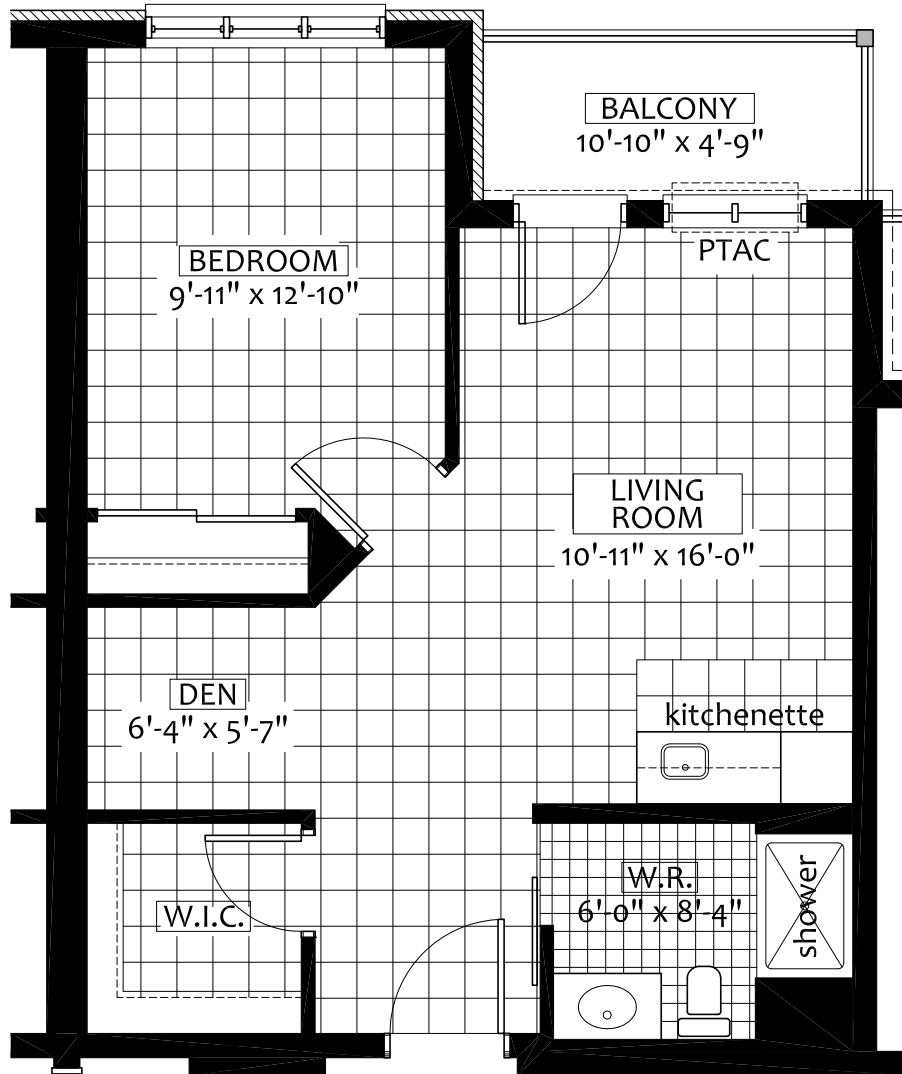

# Suite - 135, 236, 336, 436

## 1 BEDROOM + DEN

638 TOTAL SQFT

suite 586 sqft, patio 52 sqft

Note: reference to 'patio' denotes  
Ground Floor suites, while reference to  
'balcony' denotes Upper Floor suites

TRUSTED BUILDER AND DEVELOPER  
OF GLOBAL AWARD WINNING  
COMMUNITIES SINCE 1991