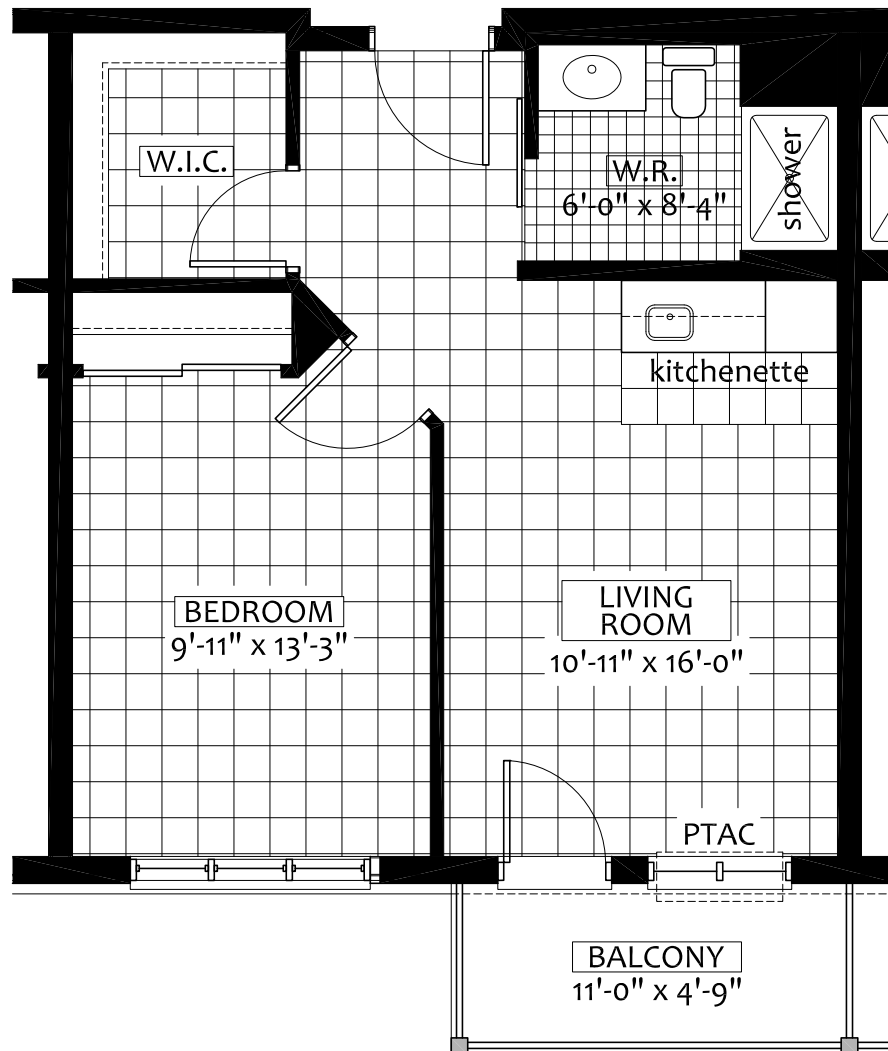

Suite - 104, 204, 304, 404

1 BEDROOM

574 TOTAL SQFT

suite 521 sqft, patio 53 sqft

Note: reference to 'patio' denotes
Ground Floor suites, while reference to
'balcony' denotes Upper Floor suites

TRUSTED BUILDER AND DEVELOPER
OF GLOBAL AWARD WINNING
COMMUNITIES SINCE 1991