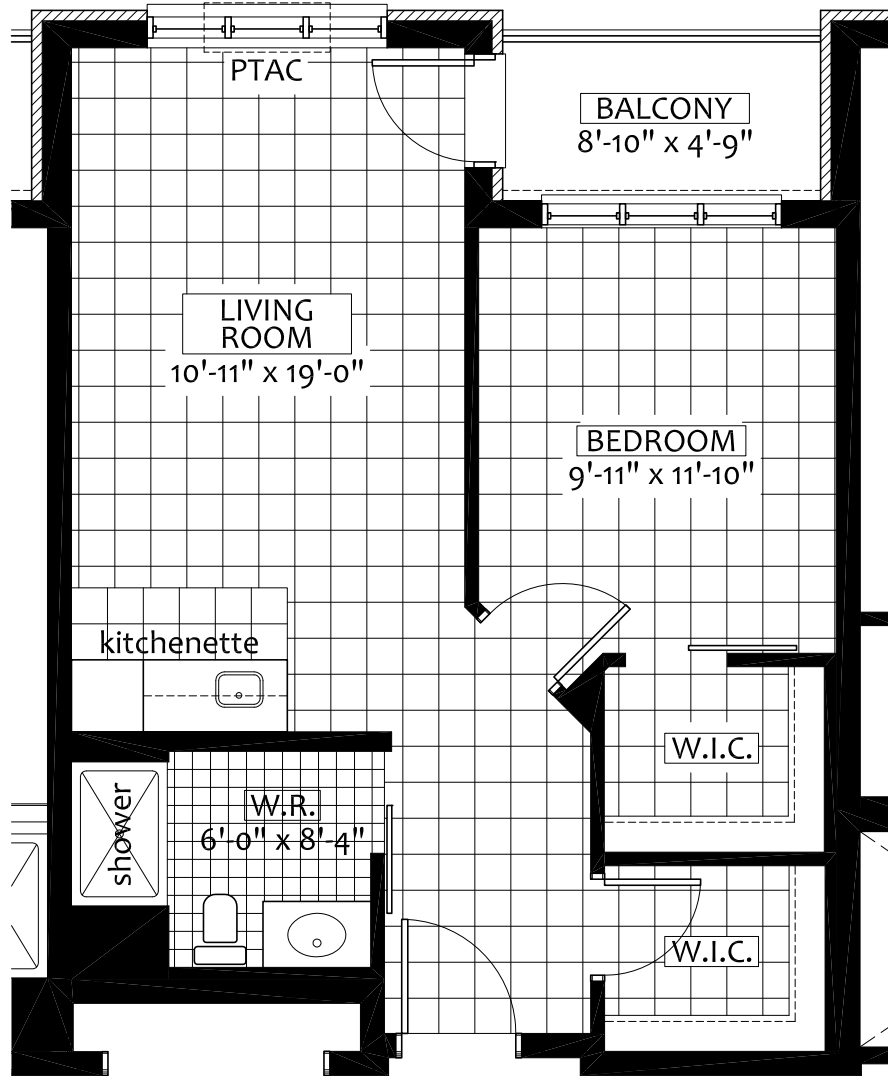

Suite - 113, 213, 313, 413

1 BEDROOM

615 TOTAL SQFT

suite 573 sqft, patio 42 sqft

Note: reference to 'patio' denotes
Ground Floor suites, while reference to
'balcony' denotes Upper Floor suites

TRUSTED BUILDER AND DEVELOPER
OF GLOBAL AWARD WINNING
COMMUNITIES SINCE 1991