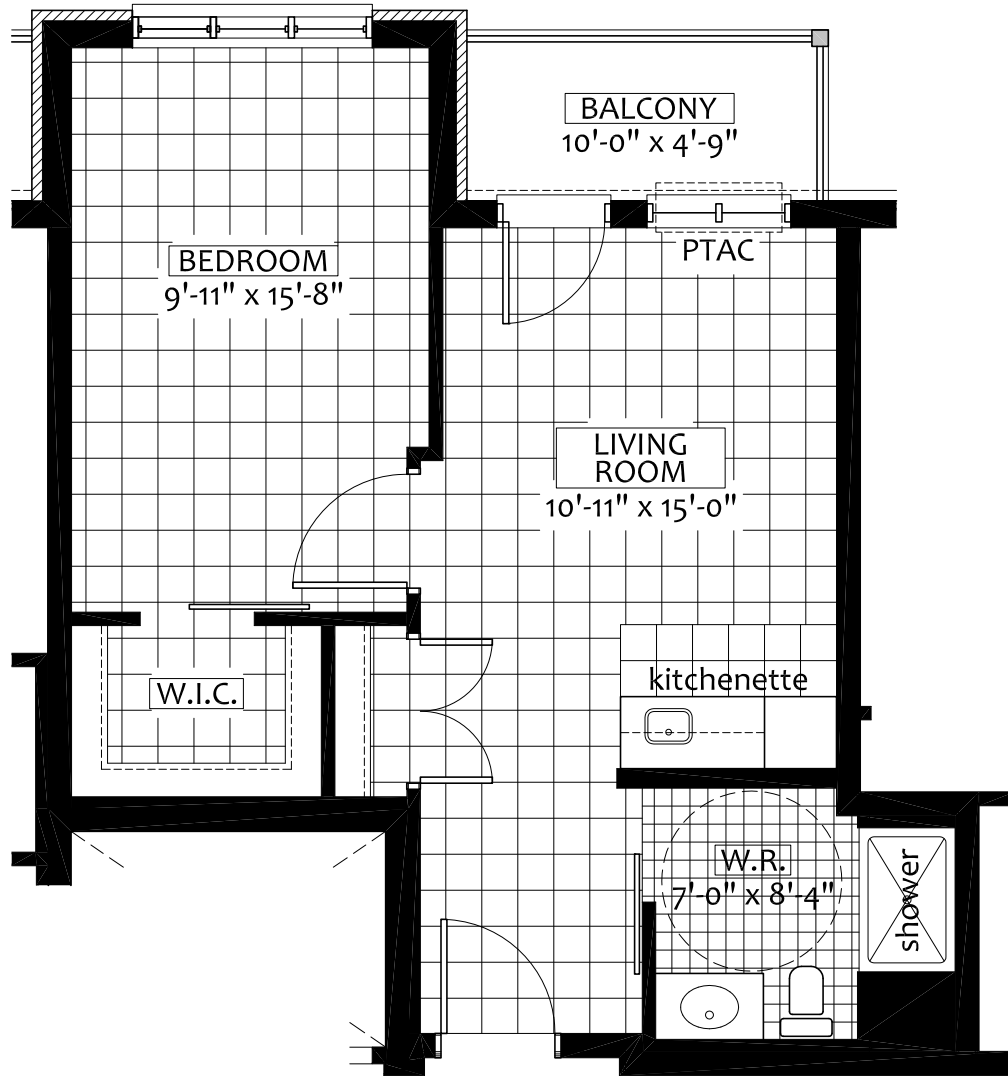

# Suite - 132, 232, 332, 432

## 1 BEDROOM

593 TOTAL SQFT

suite 545 sqft, patio 48 sqft

Note: reference to 'patio' denotes  
Ground Floor suites, while reference to  
'balcony' denotes Upper Floor suites

ACCESSIBLE  
UNIT per OBC