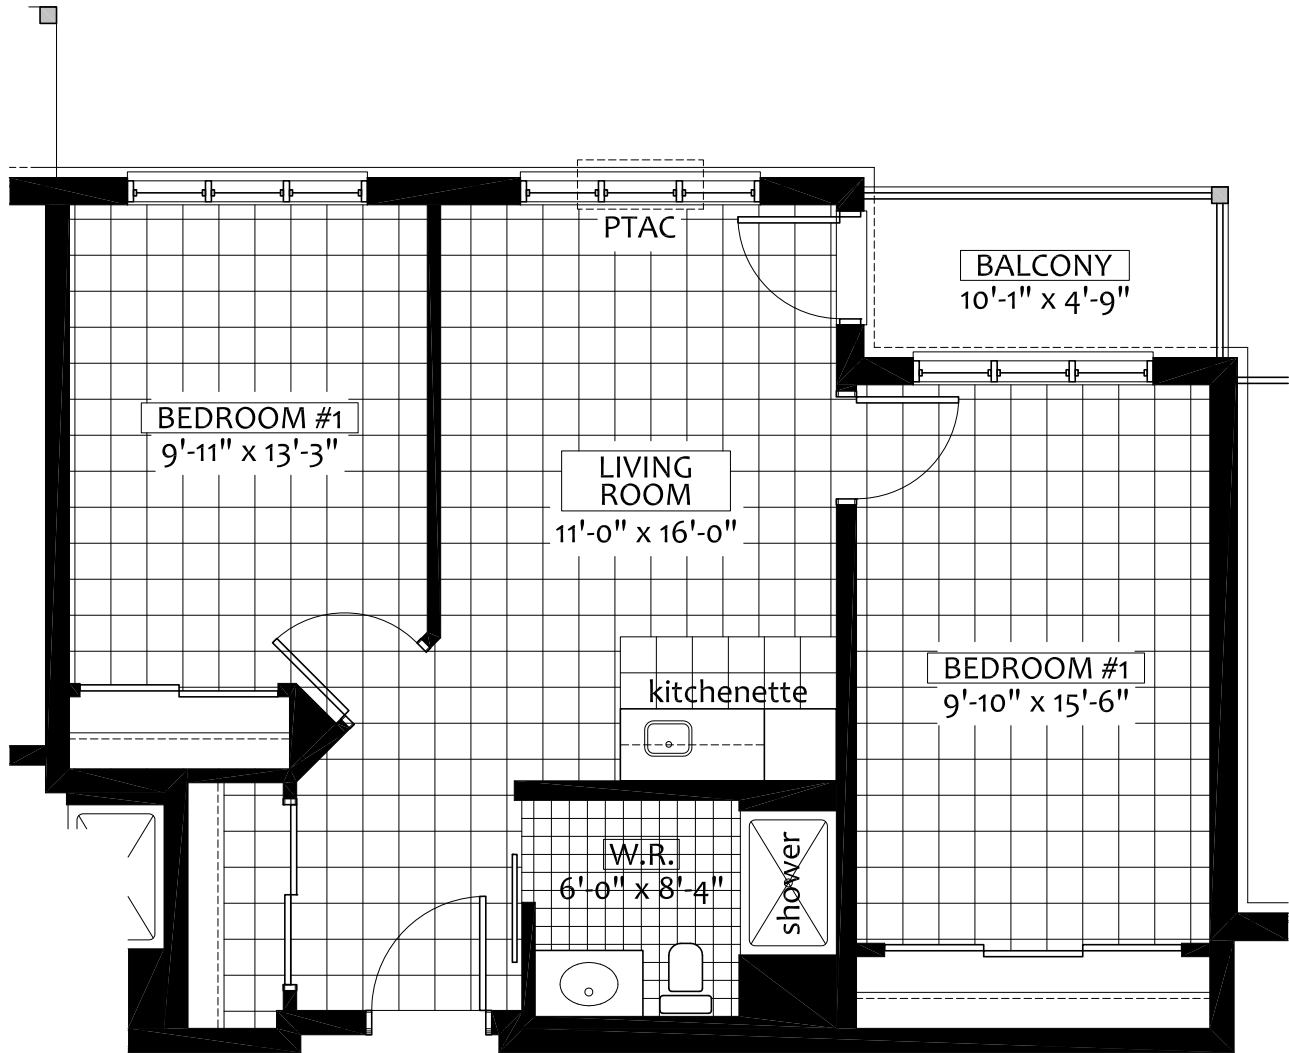

Suite - 133, 233, 333, 433

2 BEDROOM

751 TOTAL SQFT

suite 703 sqft, patio 48 sqft

Note: reference to 'patio' denotes
Ground Floor suites, while reference to
'balcony' denotes Upper Floor suites

TRUSTED BUILDER AND DEVELOPER
OF GLOBAL AWARD WINNING
COMMUNITIES SINCE 1991